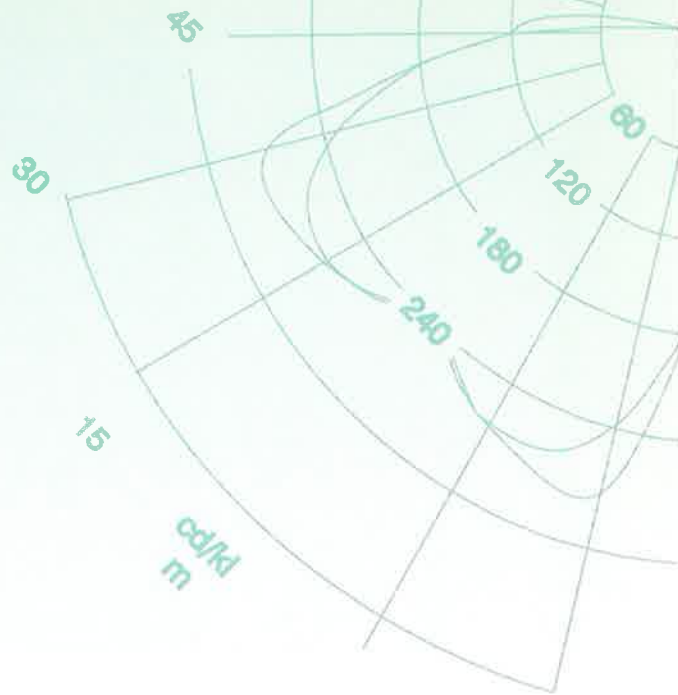

Neodymium

The ideal lighting solution for
Special incandescent lamps

Thanks to the special glass composition of their exterior bulb, Sylvania's Neodymium series lamps attain exceptional results in colour intensity and colour rendering. Neodymium particularly has the quality of being able to filter out the abundant yellow so that the spectral output - from which white light is composed - comes out better.

This gives a balanced clarity over the whole colour spectrum. For this reason Neodymium lamps are especially suited for jeweller's shops and the food sector, or for flower and fruit shops. In the home, Neodymium lamps are especially recommended for lighting plants, flower arrangements and paintings.

Through an ingenious combination of a clear or a frosted Neodymium exterior bulb, a Neodymium lamp is the perfect answer to the application you are seeking for. Thanks to its exceptional construction it attains a life span which is twice as long as that of a traditional lamp.

Neodymium lamps are available in different bulb shapes: standard, ball, globe, candle and reflector.

All lamps comply with the relevant requirements of standards IEC 64 and IEC 432.

SYLVANIA