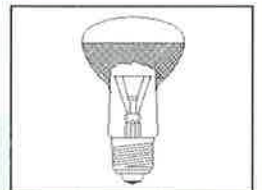

Neodymium lamps are available in different bulb shapes: standard, ball, globe, candle and reflector.

All lamps comply with the relevant requirements of standards IEC 64 and IEC 432.

SYLVANIA

CANDLE 35MM - NEODYMIUM

Code	Watt	Volt	Cap	Bulb	Diameter (mm)	Max. L (mm)	Avg Life (h)	Rated Lumens	Pack Qty
06352	40	230	E14	Frosted	35	97	2000	280	100

BALL 45MM - NEODYMIUM

Code	Watt	Volt	Cap	Bulb	Diameter (mm)	Max. L (mm)	Avg Life (h)	Rated Lumens	Pack Qty
05614	40	230	E14	Frosted	45	72.5	2000	280	100

REFLECTOR R50 - NEODYMIUM

Code	Watt	Volt	Cap	Bulb	Diameter (mm)	Max. L (mm)	Avg Life (h)	Rated Lumens	Pack Qty
06352	40	230	E14	Frosted	35	97	2000	-	100

REFLECTOR R63 - NEODYMIUM

Code	Watt	Volt	Cap	Bulb	Diameter (mm)	Max. L (mm)	Avg Life (h)	Rated Lumens	Pack Qty
16107	40	240	E27	R63	63	103	2000	-	100
16109	60	240	E27	R63	63	103	2000	-	100