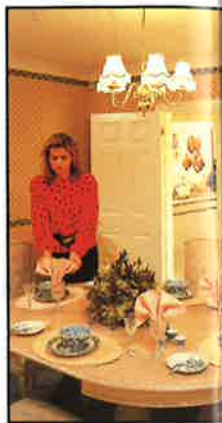

MAZDA

Soft White

Gentle & Relaxing White Light

MAZDA

**Switch
over to
Mazda
Soft
White**

Gentle & Relaxing White Light

**Mazda Soft White bulbs
bring a relaxing mood to any
room in your home.**

**Simply by changing to a
Soft White bulb you can replace
glare with a more subtle and
relaxing light.**